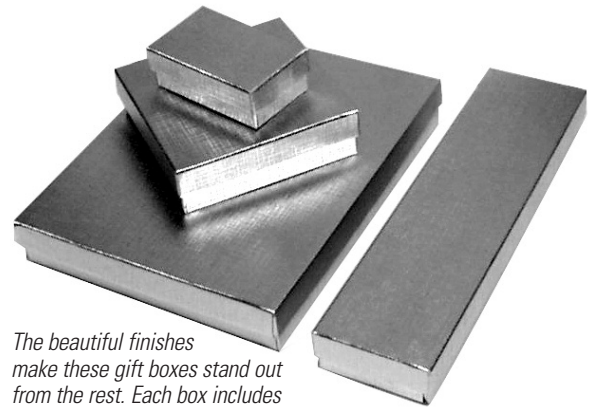

The beautiful finishes make these gift boxes stand out from the rest. Each box includes a layer of the finest #1 grade jewelers' cotton.

Closeout Specials*

Gray		Per 100	Qty
Charm Box	2-1/2" x 1-1/2" x 7/8"	BX504	$17.50
Earring Box	3-1/16" x 2-1/8" x 1"	BX506	18.88
Gold Foil			
Bracelet Box	10" x 2" x 1"	BX644	22.00
Slick Black			
Bracelet Box	8" x 2" x 7/8"	BX682	24.88
Midnight Blue			
Large necklace	7" x 5-1/2" x 1"	BX775	38.88

*While supplies last

See full color photographs in our catalog or visit www.twincitysupply.net!

*BX419 available while supplies last

Twin City Supply

2230 Edgewood Ave S, Minneapolis, MN 55426

Phone: 952.545.2725 | 800.328.6009

Fax: 952.545.4715 | 800.328.6001

Follow us on Facebook!

Check us out at www.TwinCitySupply.net or e-mail us at Twincitysupply@msn.com